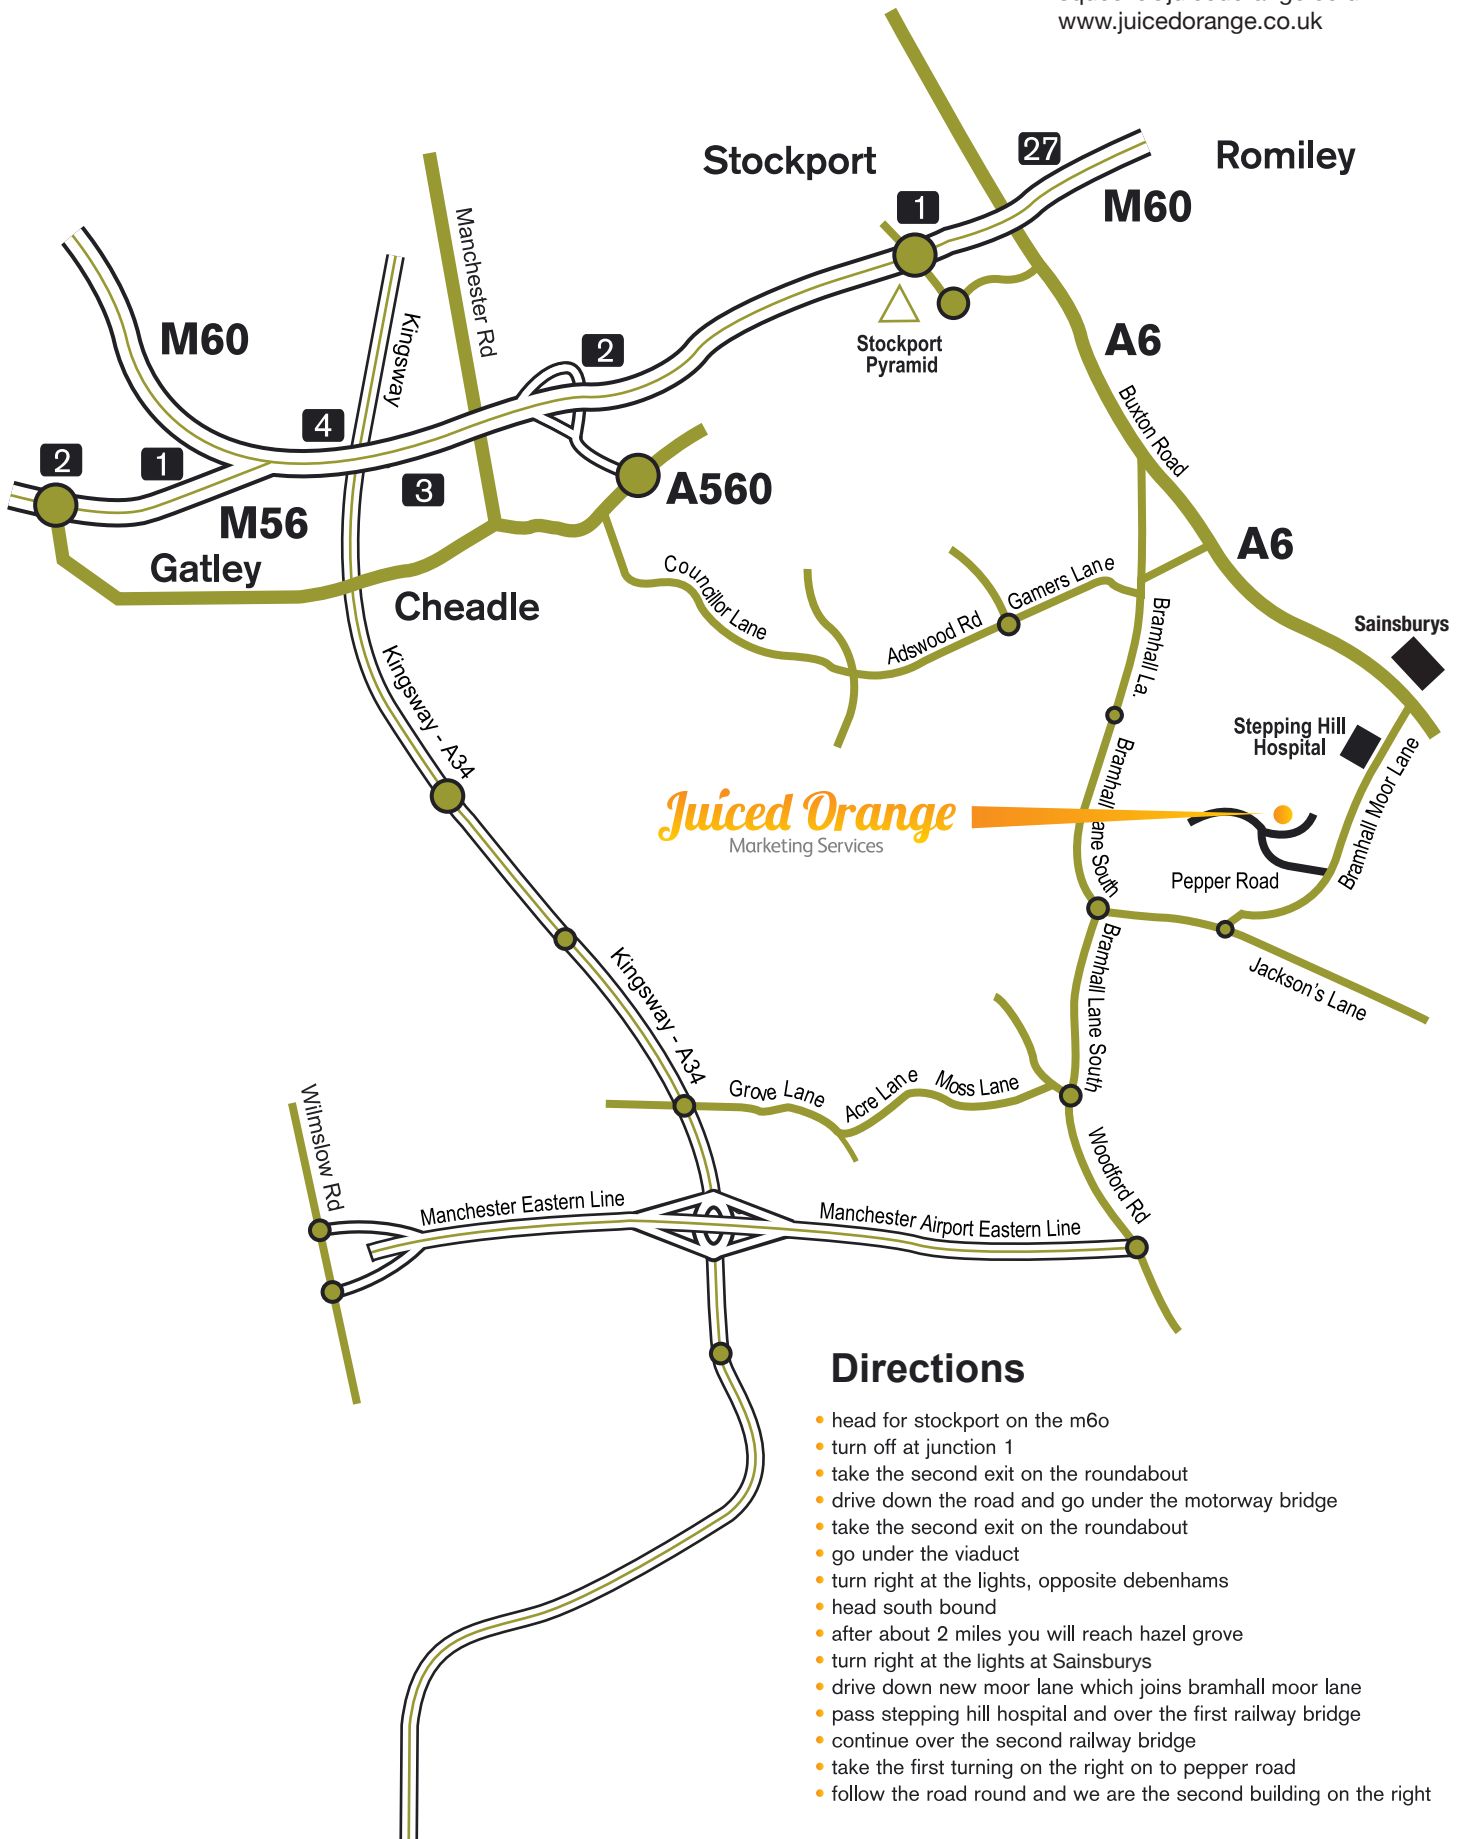

1 Pepper House
 Pepper Road
 Hazel Grove
 Stockport
 SK7 5DP
 tel: +44 (0) 161 451 0787
 squeeze@juicedorange.co.uk
 www.juicedorange.co.uk

Directions

- head for stockport on the m60
- turn off at junction 1
- take the second exit on the roundabout
- drive down the road and go under the motorway bridge
- take the second exit on the roundabout
- go under the viaduct
- turn right at the lights, opposite debenhams
- head south bound
- after about 2 miles you will reach hazel grove
- turn right at the lights at Sainsburys
- drive down new moor lane which joins bramhall moor lane
- pass stepping hill hospital and over the first railway bridge
- continue over the second railway bridge
- take the first turning on the right on to pepper road
- follow the road round and we are the second building on the right